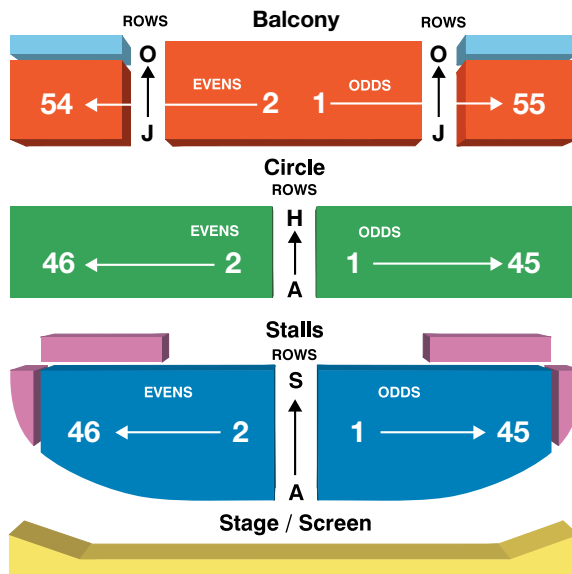

HIRE THE PLAZA

The Plaza and Cafe Restaurant accommodating up to 1314 people and 100 people respectively are available to hire for Screenings, Productions, Parties, Conferences or special occasions. For further details please contact Ted Doan via email: ted.doan@stockportplaza.co.uk or call 0161 480 3818

ACCESSIBILITY

The Plaza is wheelchair accessible directly into the stalls and assistance is available if required. There are wheelchair positions in the stalls and accessible toilets on the stalls and Café Restaurant level. There is lift access to our first floor Café Restaurant and basement level patron's lounge.

RESTORATION DONATION

At point of booking you will be asked if you would like to donate £1 to the ongoing maintenance and restoration appeal. As the Plaza has no forms of external funding these donations assist us in preserving and restoring this art deco gem, so thank you in advance if you are able to support us.

REFUNDS OR EXCHANGES

We regret that we cannot refund or exchange tickets. The box office can try to re-sell them subject to a £1 per ticket exchange fee, on the understanding that the sale of the Plaza's own available seats takes priority.

Key:

- Stalls
- Wheelchair Spaces (Row W)
- Circle
- Balcony
- Double Seats (O31 – 55 and O32 – 54)
- Stage/Screen

NOTE 1: Seats in W block (purple) can be removed to create maximum 17 wheelchair spaces.

NOTE 2: Seats N31- 49 and N32 - 50 (Light Blue) are double seats.

CAPACITY

STALLS: 697 seats (including 14 wheelchair spaces)
CIRCLE: 358 seats
BALCONY: 259 seats
TOTAL: 1314 seats

FREE MAILING LIST

When making a booking, your name will be added to the Plaza's database and you may receive FREE information about forthcoming events. Please inform the box office if you do not wish to receive such information.

The Plaza is owned and operated by the Stockport Plaza Trust, a registered charity (No: 1076494) and company limited by guarantee and registered in England (No: 3790941).

Whilst the information contained in this brochure is correct at the time of going to press, there may be unavoidable changes to the times and prices shown and the management reserves the right to make alterations to the programme and any shows contained herein without prior notification.

Large text version of this brochure available from the Administration team upon request: 0161 480 3818