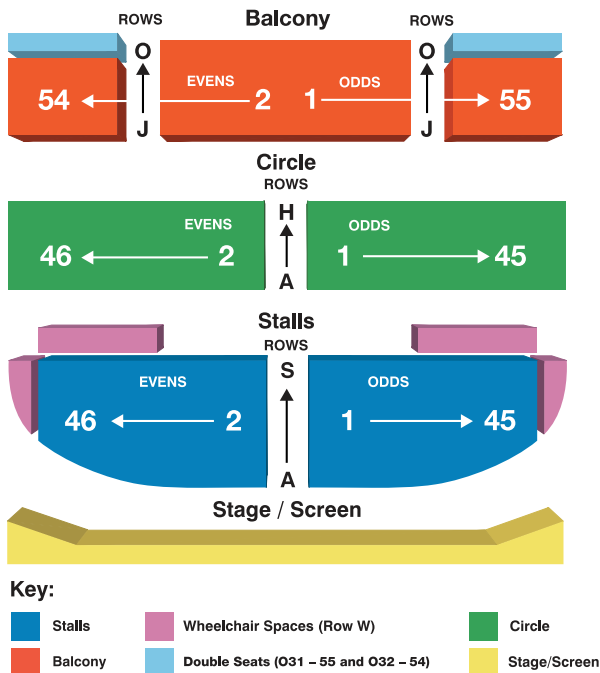

# PLAZA SEATING PLAN

## CAPACITY

|                 |   |
|-----------------|---|
| <b>STALLS:</b>  | 697 seats (including<br>14 wheelchair spaces) |
| <b>CIRCLE:</b>  | 358 seats                                     |
| <b>BALCONY:</b> | 259 seats                                     |
| <b>TOTAL:</b>   | 1314 seats                                    |

**NOTE 1:** Seats in W block (purple) can be removed to create maximum 17 wheelchair spaces.

**NOTE 2:** Seats N31- 49 and N32 - 50 (Light Blue) are double seats.