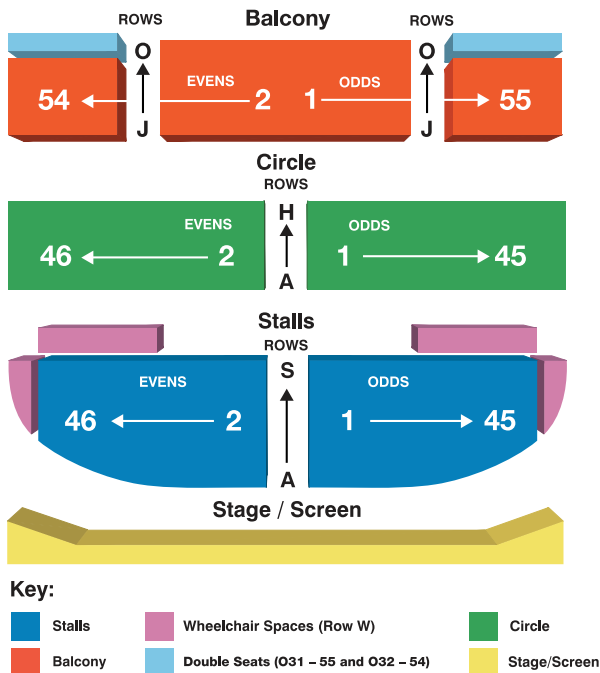

# PLAZA SEATING PLAN

## CAPACITY

<b>STALLS:</b>	697 seats (including 14 wheelchair spaces)
<b>CIRCLE:</b>	358 seats
<b>BALCONY:</b>	259 seats
<b>TOTAL:</b>	1314 seats

**NOTE 1:** Seats in W block (purple) can accommodate a maximum of 14 wheelchair spaces.

**NOTE 2:** Seats O31- 55 and O32 - 54 (light blue) are double seats.